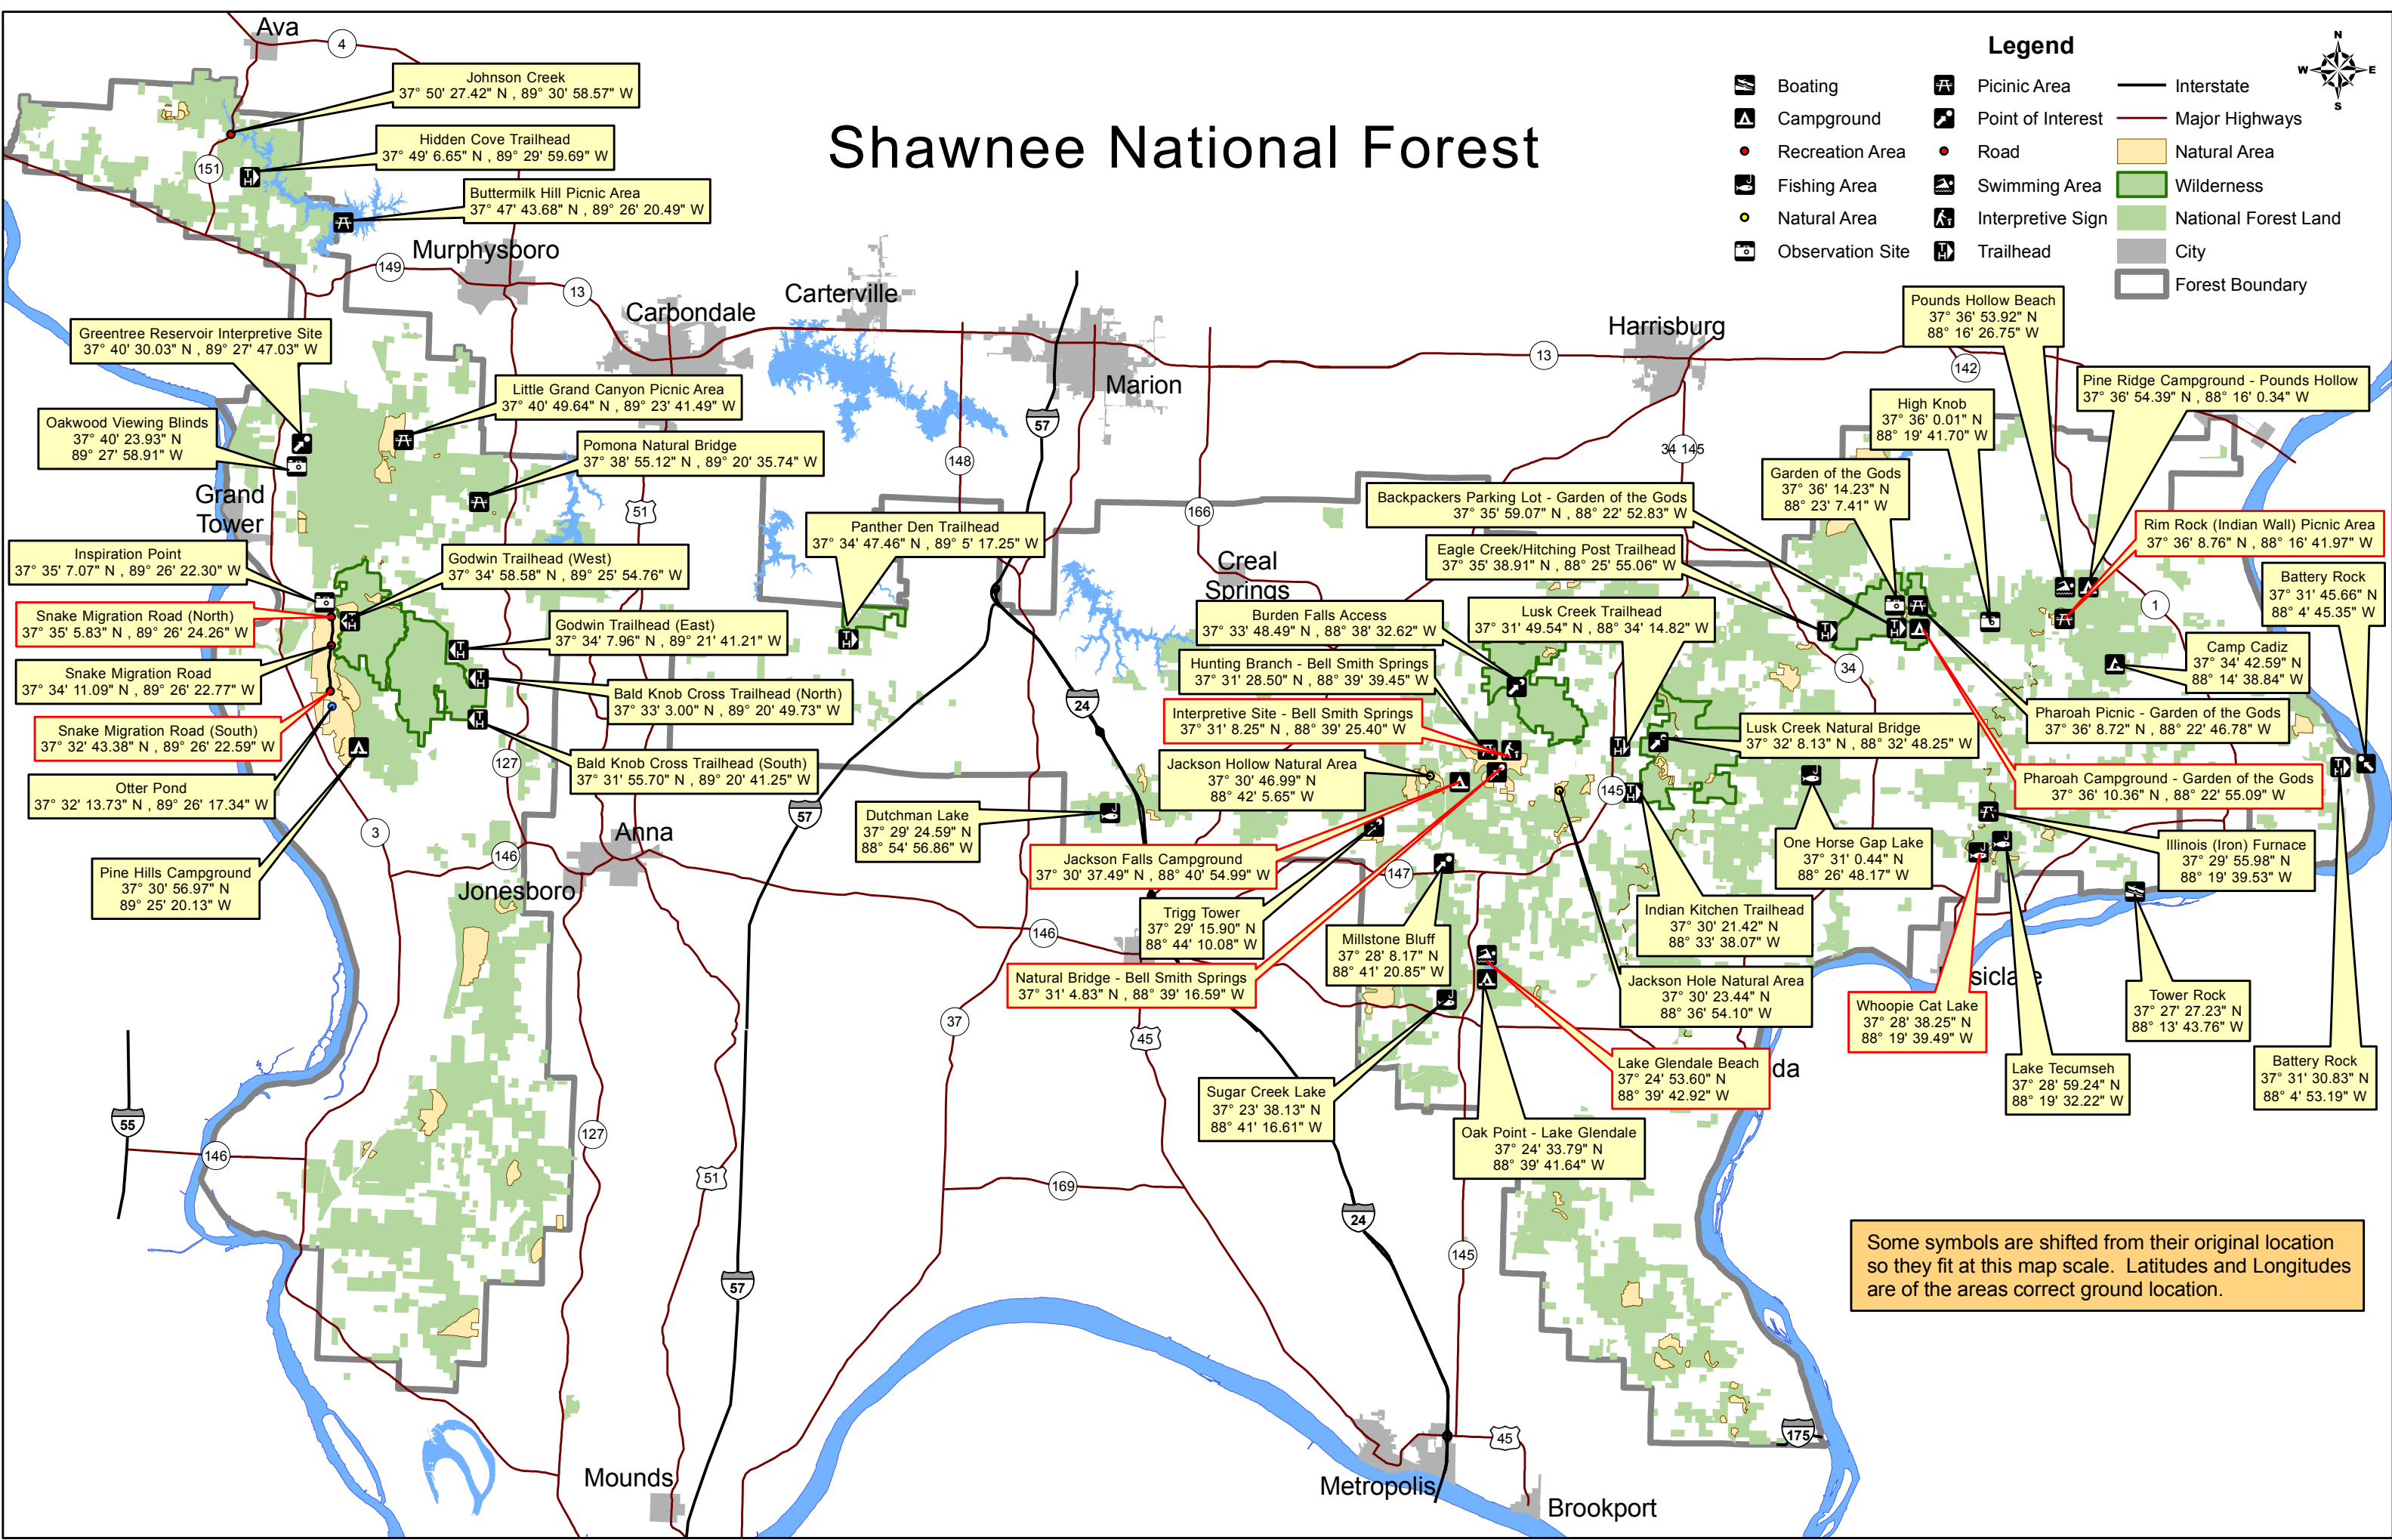

# Shawnee National Forest

## Legend

- |  |                  |  |                   |  |                      |
|--|------------------|--|-------------------|--|----------------------|
|  | Boating          |  | Picnic Area       |  | Interstate           |
|  | Campground       |  | Point of Interest |  | Major Highways       |
|  | Recreation Area  |  | Road              |  | Natural Area         |
|  | Fishing Area     |  | Swimming Area     |  | Wilderness           |
|  | Natural Area     |  | Interpretive Sign |  | National Forest Land |
|  | Observation Site |  | Trailhead         |  | City                 |
|  |                  |  |                   |  | Forest Boundary      |

Some symbols are shifted from their original location so they fit at this map scale. Latitudes and Longitudes are of the areas correct ground location.